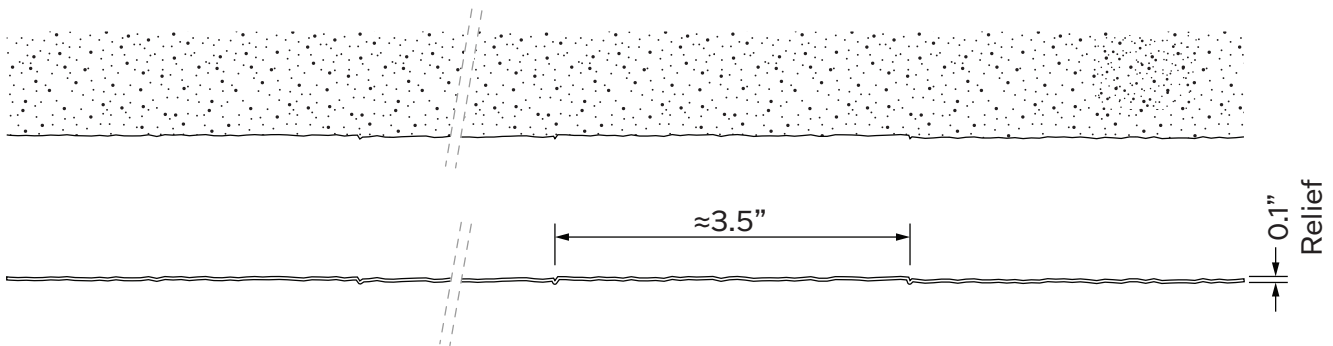

# 2/21 ALLER

A wood pattern with evenly placed board and a rough sawn surface.

Uses	Dimensions (in)	Dimensions (mm)
100	▲ 145.7 x ► 48.9	▲ 3700 x ► 1241
50	▲ 145.7 x ► 48.9	▲ 3700 x ► 1241
10	▲ 145.7 x ► 48.9	▲ 3700 x ► 1241

# 2/21 ALLER

A wood pattern with evenly placed board and a rough sawn surface.

Butt Joint  
Horizontal Mating

Butt Joint  
Vertical Mating

Material	Thickness	Color	Additional Texture	Relief	Formliner Dimensions
STY	.030	White	Smooth	1/8"	Height: 144" Width: 48.5"