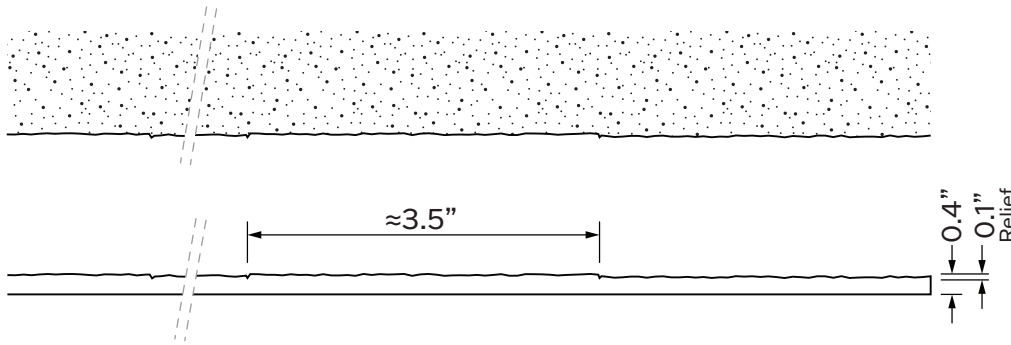

# 2/21 ALLER

A wood pattern with evenly placed board and a rough sawn surface.

Uses	Dimensions (in)	Dimensions (mm)
100	▲ 145.7 x ► 48.9	▲ 3700 x ► 1241
50	▲ 145.7 x ► 48.9	▲ 3700 x ► 1241
10	▲ 145.7 x ► 48.9	▲ 3700 x ► 1241

# 2/21 ALLER

A wood pattern with evenly placed board and a rough sawn surface.

Butt Joint  
Horizontal Mating

Butt Joint  
Vertical Mating

Material	Thickness	Color	Additional Texture	Relief	Formliner Dimensions
STY	.030	White	Smooth	1/8"	Height: 144" Width: 48.5"