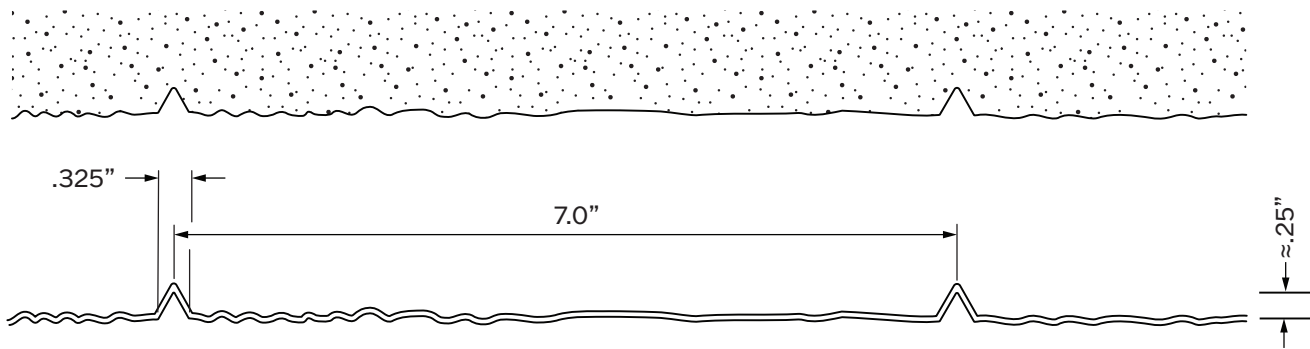

2/82 COLORADO

A vertically running wood pattern with clear signs of the tree-rings. The joint width is 3/8 inches.

Uses	Dimensions (in)	Dimensions (mm)
100	▲ 118.1 x ► 42	▲ 3000 x ► 1070
50	▲ 118.1 x ► 42	▲ 3000 x ► 1070
10	▲ 118.1 x ► 42	▲ 3000 x ► 1070

P: 706.549.6787
F: 706.355.9199

65 SEYMOUR DRIVE
COMMERCE, GA 30530
USA

2/82 COLORADO

A vertically running wood pattern with clear signs of the tree-rings. The joint width is 3/8 inches.

Long Edge
Mating

Short Edge
Mating

Material	Thickness	Color	Additional Texture	Relief	Formliner Dimensions
STY	.060	White	Smooth	.25"	Height: 144.1" Width: 42.5"

Important:

- No exposure to temperatures in excess of 60° C (140° F)
- Keep away from direct sunlight and corrosive chemicals
- Thermal expansion or contraction can occur +/- 1/8"
- Additional backing may be required depending on the pattern design
- Please refer to our Application Guide for a complete list