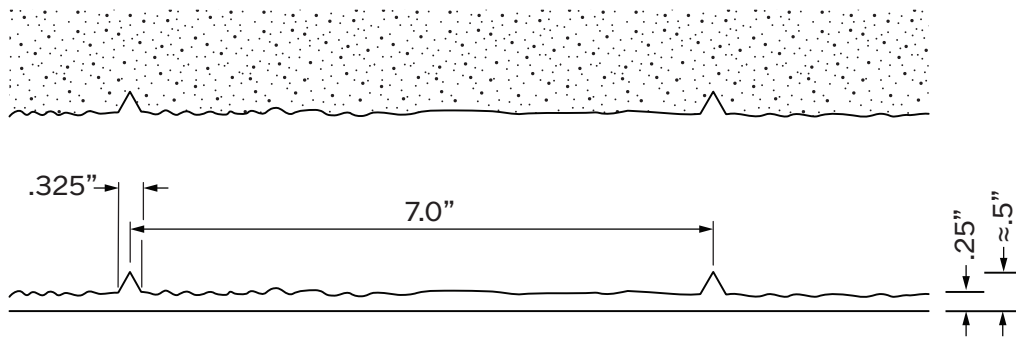

2/82 COLORADO

A vertically running wood pattern with clear signs of the tree-rings. The joint width is 3/8 inches.

Uses	Dimensions (in)	Dimensions (mm)
100	▲ 118.1 x ► 42	▲ 3000 x ► 1070
50	▲ 118.1 x ► 42	▲ 3000 x ► 1070
10	▲ 118.1 x ► 42	▲ 3000 x ► 1070

P: 706.549.6787
F: 706.355.9199

65 SEYMOUR DRIVE
COMMERCE, GA 30530
USA

2/82 COLORADO

A vertically running wood pattern with clear signs of the tree-rings. The joint width is 3/8 inches.

Long Edge
Mating

Short Edge
Mating

Material	Thickness	Color	Additional Texture	Relief	Formliner Dimensions
STY	.060	White	Smooth	.25"	Height: 144.1" Width: 42.5"

Important:

- No exposure to temperatures in excess of 60° C (140° F)
- Keep away from direct sunlight and corrosive chemicals
- Thermal expansion or contraction can occur +/- 1/8"
- Additional backing may be required depending on the pattern design
- Please refer to our Application Guide for a complete list