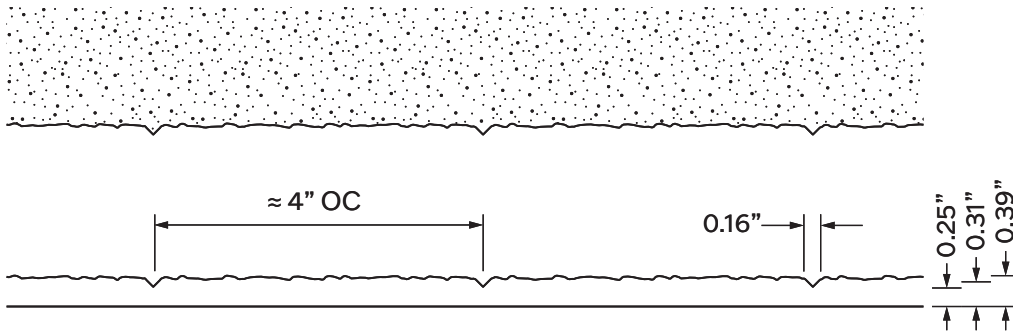

# 2/97 Kongo

A vertically running wood pattern with a delicate board look. Narrow joints, just over 1/8th inch wide, let the pattern appear elegantly.

Uses	Dimensions (in)	Dimensions (mm)
100	▲ 208.7 x ► 148	▲ 5300 x ► 3760
50	▲ 208.7 x ► 46	▲ 5300 x ► 1188
10	▲ 208.7 x ► 46	▲ 5300 x ► 1188

## 2/97 Kongo

A vertically running wood pattern with a delicate board look. Narrow joints, just over 1/8th inch wide, let the pattern appear elegantly.

Long Edge  
Mating

Short Edge  
Mating

Material	Thickness	Color	Additional Texture	Relief	Formliner Dimensions
STY	.060	White	Smooth	.16"	Height: 145.1" Width: 46.1"