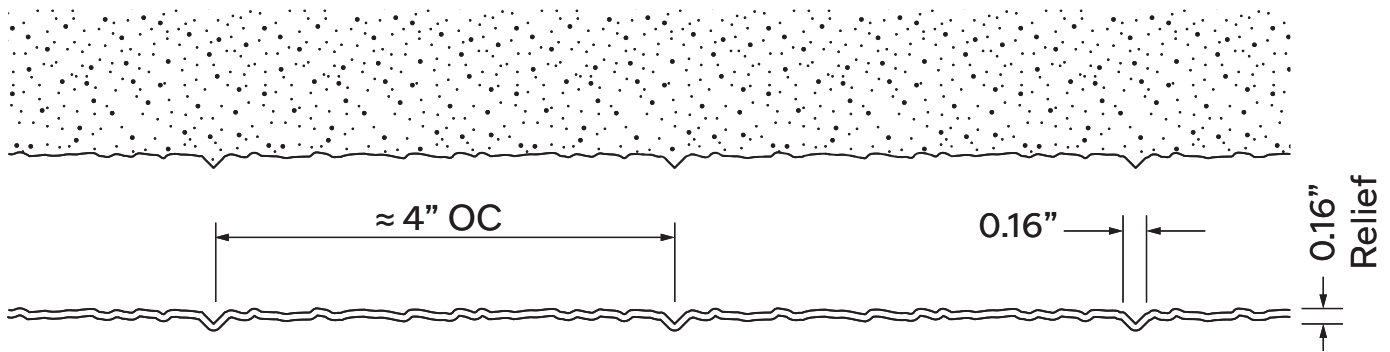

# 2/97 Kongo

A vertically running wood pattern with a delicate board look. Narrow joints, just over 1/8th inch wide, let the pattern appear elegantly.

Uses	Dimensions (in)	Dimensions (mm)
100	▲ 208.7 x ► 148	▲ 5300 x ► 3760
50	▲ 208.7 x ► 46	▲ 5300 x ► 1188
10	▲ 208.7 x ► 46	▲ 5300 x ► 1188

## 2/97 Kongo

A vertically running wood pattern with a delicate board look. Narrow joints, just over 1/8th inch wide, let the pattern appear elegantly.

Long Edge  
Mating

Short Edge  
Mating

Material	Thickness	Color	Additional Texture	Relief	Formliner Dimensions
STY	.060	White	Smooth	.16"	Height: 145.1" Width: 46.1"