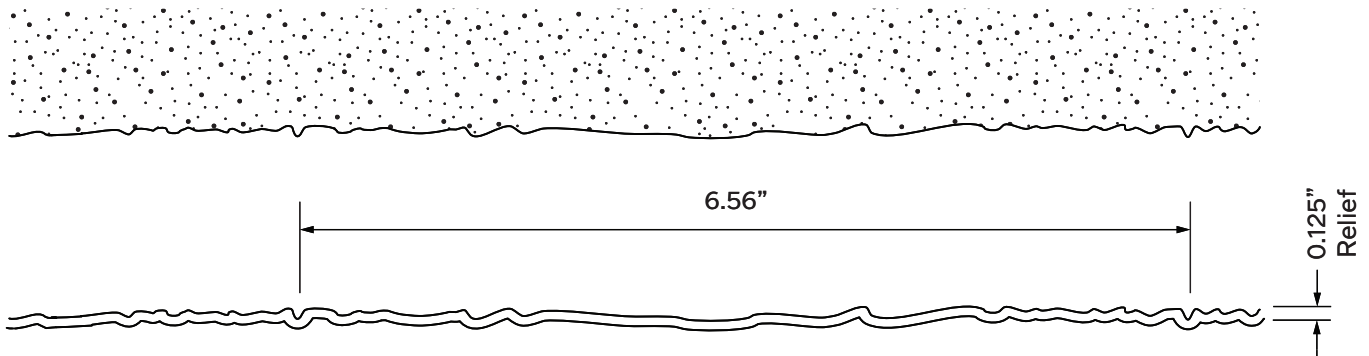

2/24 DONAU

A vertically running wood pattern with evident grains and prominent tree-rings. The relief-like pattern creates a clear color shading.

Uses	Dimensions (in)	Dimensions (mm)
100	▲ 341 x ► 52	▲ 8680 x ► 1320
50	▲ 192 x ► 52	▲ 4880 x ► 1320
10	▲ 192 x ► 52	▲ 4880 x ► 1320

P: 706.549.6787
F: 706.355.9199

65 SEYMOUR DRIVE
COMMERCE, GA 30530
USA

2/24 DONAU

A vertically running wood pattern with evident grains and prominent tree-rings. The relief-like pattern creates a clear color shading.

Long Edge
Mating

Short Edge
Mating

Material	Thickness	Color	Additional Texture	Relief	Formliner Dimensions
STY	.060	White	Smooth	1/8"	Height: 143.5" Width: 46.9"

Important:

- No exposure to temperatures in excess of 60° C (140° F)
- Keep away from direct sunlight and corrosive chemicals
- Thermal expansion or contraction can occur +/- 1/8"
- Additional backing may be required depending on the pattern design
- Please refer to our Application Guide for a complete list