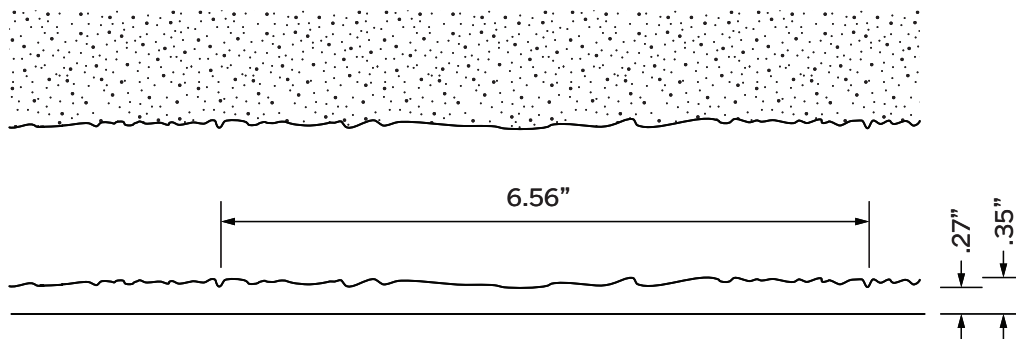

2/24 DONAU

A vertically running wood pattern with evident grains and prominent tree-rings. The relief-like pattern creates a clear color shading.

Uses	Dimensions (in)	Dimensions (mm)
100	▲ 341 x ► 52	▲ 8680 x ► 1320
50	▲ 192 x ► 52	▲ 4880 x ► 1320
10	▲ 192 x ► 52	▲ 4880 x ► 1320

P: 706.549.6787
F: 706.355.9199

65 SEYMOUR DRIVE
COMMERCE, GA 30530
USA

2/24 DONAU

A vertically running wood pattern with evident grains and prominent tree-rings. The relief-like pattern creates a clear color shading.

Long Edge
Mating

Short Edge
Mating

Material	Thickness	Color	Additional Texture	Relief	Formliner Dimensions
STY	.060	White	Smooth	1/8"	Height: 143.5" Width: 46.9"

Important:

- No exposure to temperatures in excess of 60° C (140° F)
- Keep away from direct sunlight and corrosive chemicals
- Thermal expansion or contraction can occur +/- 1/8"
- Additional backing may be required depending on the pattern design
- Please refer to our Application Guide for a complete list